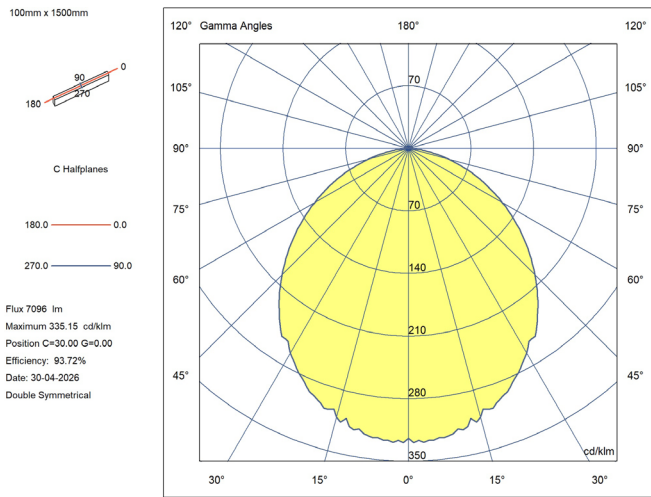

## DIMENSIONS

### Connection option

Not linkable

Linkable

# LUMINOUS INTENSITY DISTRIBUTION CURVE