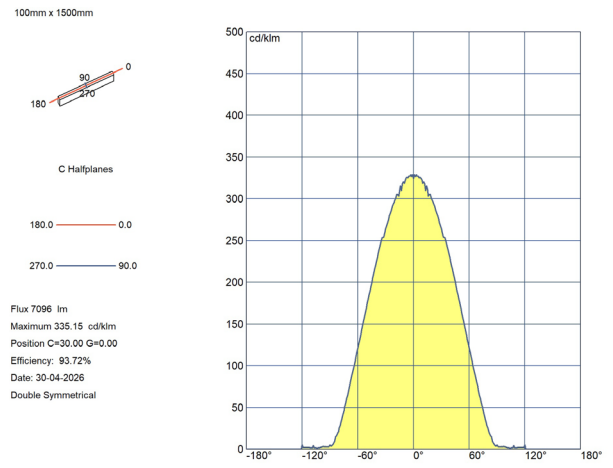

## DIMENSIONS

### Connection option

Not linkable

Linkable

# LUMINOUS INTENSITY DISTRIBUTION CURVE