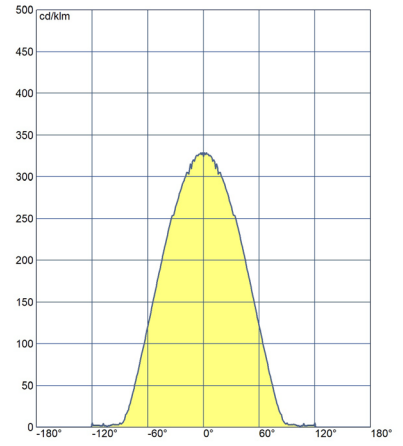

## DIMENSIONS

### Connection option

Not linkable

Linkable

# LUMINOUS INTENSITY DISTRIBUTION CURVE