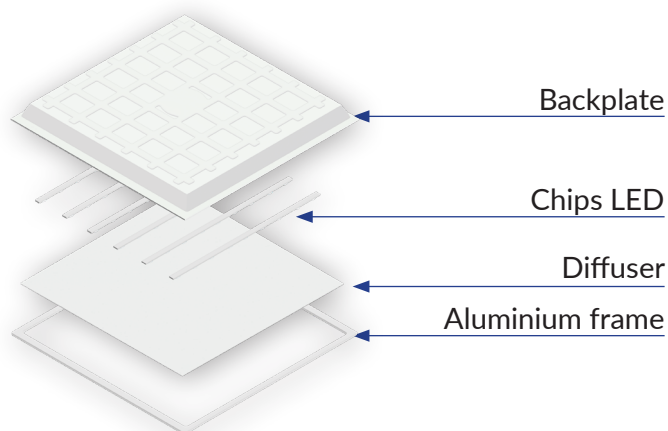

LUMINOUS DATA

Color temperature:	CCT Seleccioable
CCT options:	6000K / 4000K / 3000K
Selection system:	Selector externo
Luminous efficiency	110 lm/w
Lumens:	4400lm
LED chip model:	SMD 2835
Beam angle:	120°
Luminous distribution:	Simétrica
Color rendering index:	>80
Standard desviation of colour matching:	<6
Luminous maintenance factor:	L96
Flicker index:	≤1,0
SVM (Stroboscopic Visibility Measure):	≤0,4
Unified Glare Rating:	UGR<19
Flicker free:	SI

TECHNICAL DATA

Protection rating:	IP20 (Equipo protegido contra objetos de >12mm de diámetro)
Impact rating:	IK06 (1J)
Operating temperature:	-20°~50°
Mounting type:	Empotrar

AVERAGE LIFESPAN

Working hours:	55000 hrs
Switch cycles:	40000 ON/OFF

PHYSICAL DATA

Luminaire frame

Material:	Aluminium
Finish:	White

Diffuser

Material:	PS 1 mm thickness

Backplate

Material:	Aluminium 0,5mm thickness