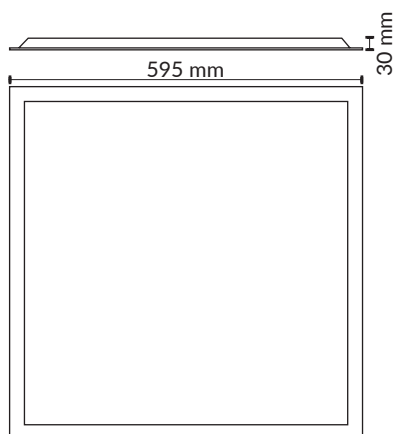

666060CCT19

CCT LED PANEL UGR<19 60X60CM CCT 40W

CCT LED panel with high visual comfort UGR<19, 60x60cm, 40W power and 4400lm luminous flux. Symmetrical 120° beam angle and selectable colour temperature (6000K / 4000K / 3000K) via external selector. Protection rating against external elements IP20 and mechanical resistance rating IK06. Made of aluminium with white finish.

TECHNICAL DATA

| | |
|------------------------|---|
| Protection rating: | IP20 (Equipo protegido contra objetos de >12mm de diámetro) |
| Impact rating: | IK06 (1J) |
| Operating temperature: | -20°~50° |
| Mounting type: | Empotrar |

AVERAGE LIFESPAN

| | |
|----------------|--------------|
| Working hours: | 55000 hrs |
| Switch cycles: | 40000 ON/OFF |

PHYSICAL DATA

Luminaire frame

| | |
|-----------|-----------|
| Material: | Aluminium |
| Finish: | White |

DIMENSIONS

CERTIFICATIONS