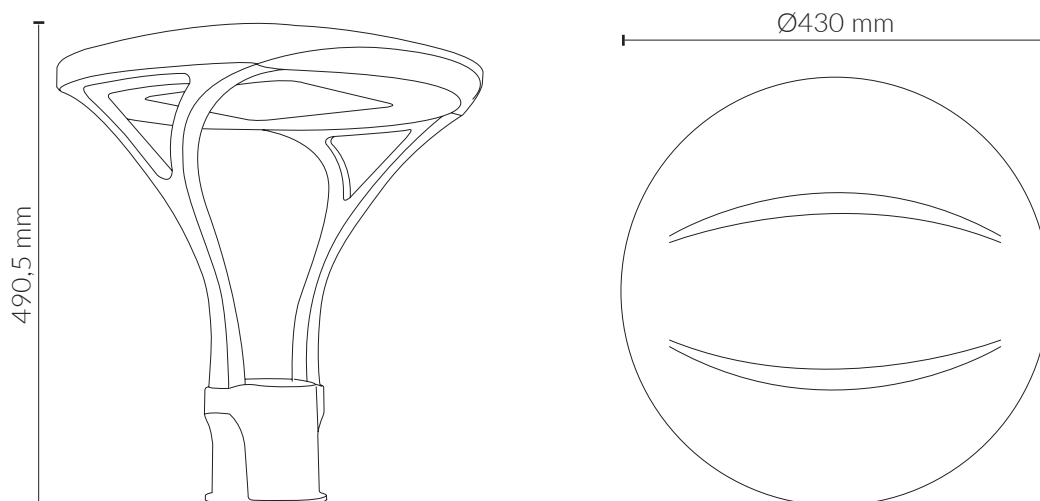

TECHNICAL DATA

Protection rating:	IP66 (Dust-tight and protected against powerful water jets)
Impact rating:	IK09 (10J vandal-resistant)
Operating temperature:	-20°~50°
Mounting type:	Column
Mounting method:	Vertical position support for column mounting

AVERAGE LIFESPAN

Lifetime hours:	60000 hrs
Switching cycles:	40000 ON/OFF

PHYSICAL DATA

Luminaire body	
Material:	Aluminum
Finish:	Textured black
Optical	
Material:	Glass
Finish:	Transparent
Weight	
Weight:	5,50 kg

ENERGY EFFICIENCY 2023(UE-2019/2015)

D

DIMENSIONS

CERTIFICATIONS