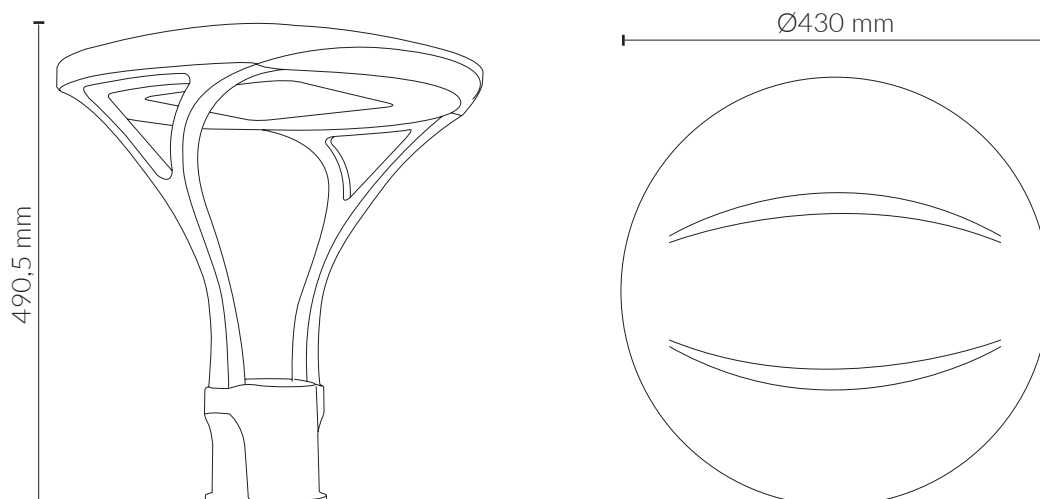

## PHYSICAL DATA

<b>Luminaire body</b>	
Material:	Aluminum
Finish:	Textured black
<b>Optical</b>	
Material:	Glass
Finish:	Transparent
<b>Weight</b>	
Weight:	5,50 kg

## DIMENSIONS