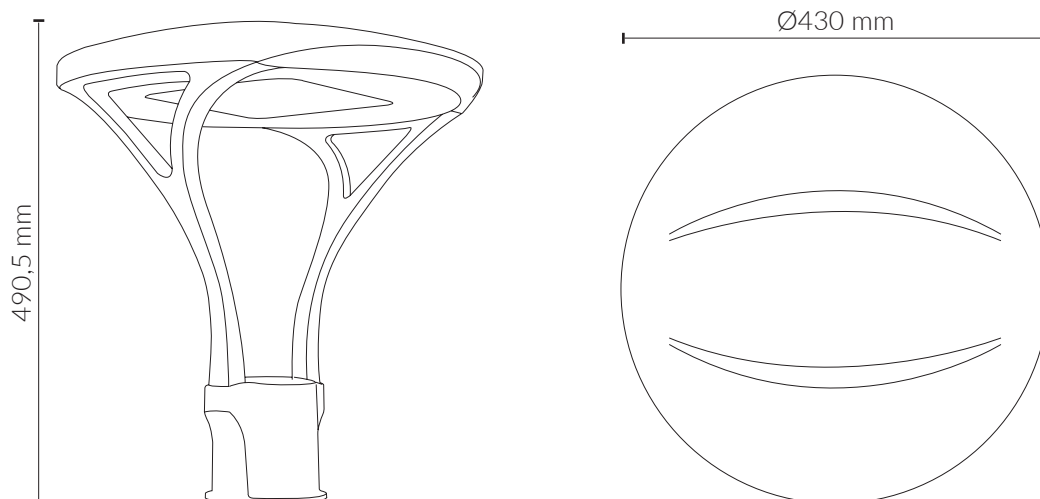

TECHNICAL DATA

Protection rating:	IP66 (Dust-tight and protected against powerful water jets)
Impact rating:	IK09 (10J vandal-resistant)
Operating temperature:	-20°~50°
Mounting type:	Column
Mounting method:	Vertical position support for column mounting

AVERAGE LIFESPAN

Lifetime hours:	60000 hrs
Switching cycles:	40000 ON/OFF

PHYSICAL DATA

Luminaire body	
Material:	Aluminum
Finish:	Textured black
Optical	
Material:	Glass
Finish:	Transparent
Weight	
Weight:	5,50 kg

ENERGY EFFICIENCY 2023(UE-2019/2015)

D

DIMENSIONS

CERTIFICATIONS