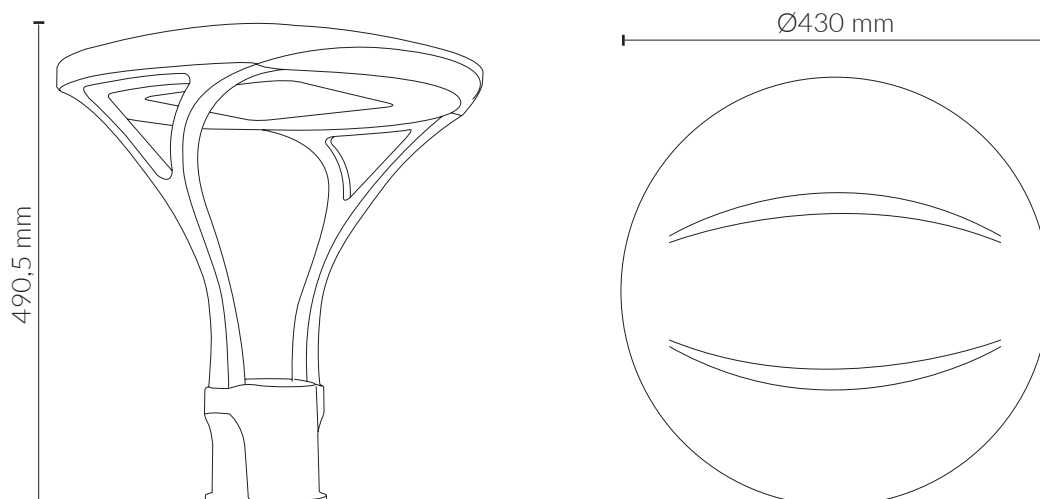

TECHNICAL DATA

Protection rating:	IP66 (Dust-tight and protected against powerful water jets)
Impact rating:	IK09 (10J vandal-resistant)
Operating temperature:	-20°~50°
Mounting type:	Column
Mounting method:	Vertical position support for column mounting

AVERAGE LIFESPAN

Lifetime hours:	60000 hrs
Switching cycles:	40000 ON/OFF

PHYSICAL DATA

Luminaire body	
Material:	Aluminum
Finish:	Textured black
Optical	
Material:	Glass
Finish:	Transparent
Weight	
Weight:	5,50 kg

ENERGY EFFICIENCY 2023(UE-2019/2015)

D

DIMENSIONS

CERTIFICATIONS