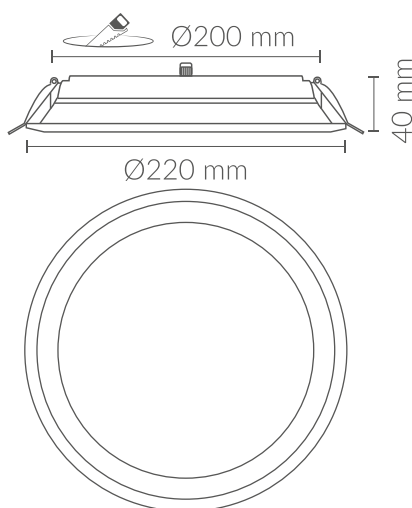

213000CW

**IP65 RECESSED
DOWNLIGHT 30W
5700K**

PRODUCT SPECIFICATIONS

Item code:	213000CW
Description:	Recessed LED downlight
EAN13 code:	843524903863

ELECTRICAL DATA

Power:	30w
Voltage:	85/265vac
Overvoltage protection:	2KV
Frequency:	50/60Hz
Power factor:	0,9
Dimmable:	NOT
Electrical insulation class:	CLASS II
Connection:	L/N

TECHNICAL DATA

Protection rating:	IP65 (Dust-tight equipment and protected against water jets)
Impact rating:	IK06 (1J)
Operating temperature:	-20°~50°
Mounting type:	Recessed mounting

AVERAGE LIFESPAN

Working hours:	40000 hrs
Switch cycles:	35000 ON/OFF

PHYSICAL DATA

Housing	
Material:	Aluminium
Finish:	White
Diffuser	
Material:	Polycarbonate
Finish:	Opal
Weight	
Weight:	0,86 kg

ENERGY EFFICIENCY 2023(UE-2019/2015)

F

DIMENSIONS

CERTIFICATIONS