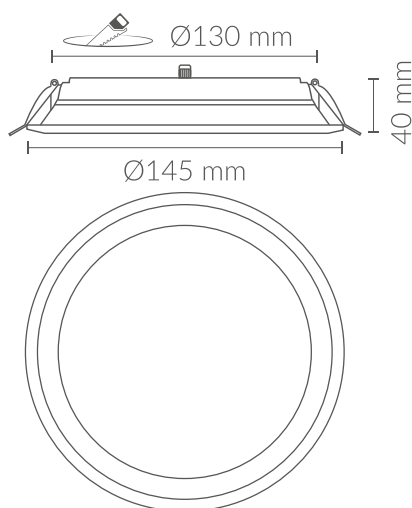

LUMINOUS DATA

Color temperature:	3000K
Luminous efficiency:	106 lm/w
Lumens:	1590lm
LED chip brand:	Lumileds
LED chip model:	SMD 2835
Beam angle:	180°
Luminous distribution:	Symmetrical
Color rendering index:	>80
Standard deviation of colour matching:	<6
Luminous maintenance factor:	L95
Flicker index:	≤1,0
SVM (Stroboscopic Visibility Measure):	≤0,4

TECHNICAL DATA

Protection rating:	IP65 (Dust-tight equipment and protected against water jets)
Impact rating:	IK06 (1J)
Operating temperature:	-20°~50°
Mounting type:	Recessed mounting

AVERAGE LIFESPAN

Working hours:	40000 hrs
Switch cycles:	35000 ON/OFF

PHYSICAL DATA

Housing	
Material:	Aluminium
Finish:	White
Diffuser	
Material:	Polycarbonate
Finish:	Opal
Weight	
Weight:	0,48 kg

ENERGY EFFICIENCY 2023(UE-2019/2015)

F

DIMENSIONS

CERTIFICATIONS