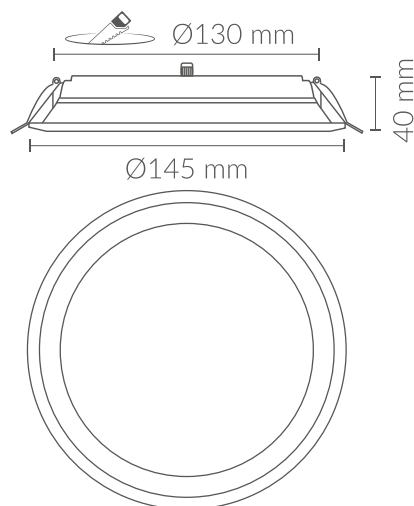

211500CW

IP65 RECESSED DOWNLIGHT 15W 5700K

PRODUCT SPECIFICATIONS

Item code:	211500CW
Description:	Recessed LED downlight
EAN13 code:	843524903801

ELECTRICAL DATA

Power:	15w
Voltage:	85/265vac
Overvoltage protection:	2KV
Frequency:	50/60Hz
Power factor:	0,9
Dimmable:	NOT
Electrical insulation class:	CLASS II
Connection:	L/N

TECHNICAL DATA

Protection rating:	IP65 (Dust-tight equipment and protected against water jets)
Impact rating:	IK06 (1J)
Operating temperature:	-20°~50°
Mounting type:	Recessed mounting

AVERAGE LIFESPAN

Working hours:	40000 hrs
Switch cycles:	35000 ON/OFF

PHYSICAL DATA

Housing	
Material:	Aluminium
Finish:	White
Diffuser	
Material:	Polycarbonate
Finish:	Opal
Weight	
Weight:	0,48 kg

ENERGY EFFICIENCY 2023(UE-2019/2015)

F

DIMENSIONS

CERTIFICATIONS